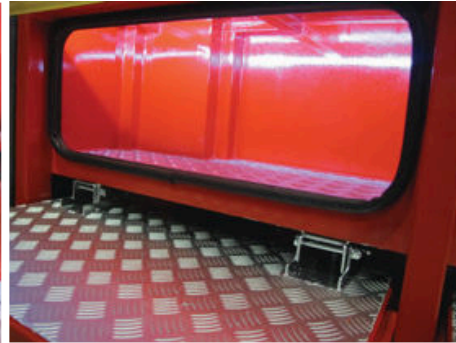

2024 Ford Transit Fire Rescue

Standard Features

Driver & Two Front Passengers

High Strength Steel Chassis

1000L Water Tank

200L Foam Tank

Aluminum Shutter Accessory Shelves

Foldable Ladder

Fire & Rescue Equipment

Aluminum Diamond Plate Floor

ECE Compliant Reflective Markings

Optional Features

Exterior Decals

Reverse Gear Buzzer

Reversing Camera

Heavy Duty Ratchet & Straps

Emergency Warning Lights

PA Siren Announce Device

Notes: The company reserves the right to change the vehicle specifications and features described in this publication at any time. Vehicle specifications and features may vary in different markets. Images are for illustrative purposes only and may appear different from the actual vehicle. Some Features Shown Are Optional.

FORD GLOBAL FLEET SALES

ford.globalfleetsales.net inquiries@globalfleetsales.net